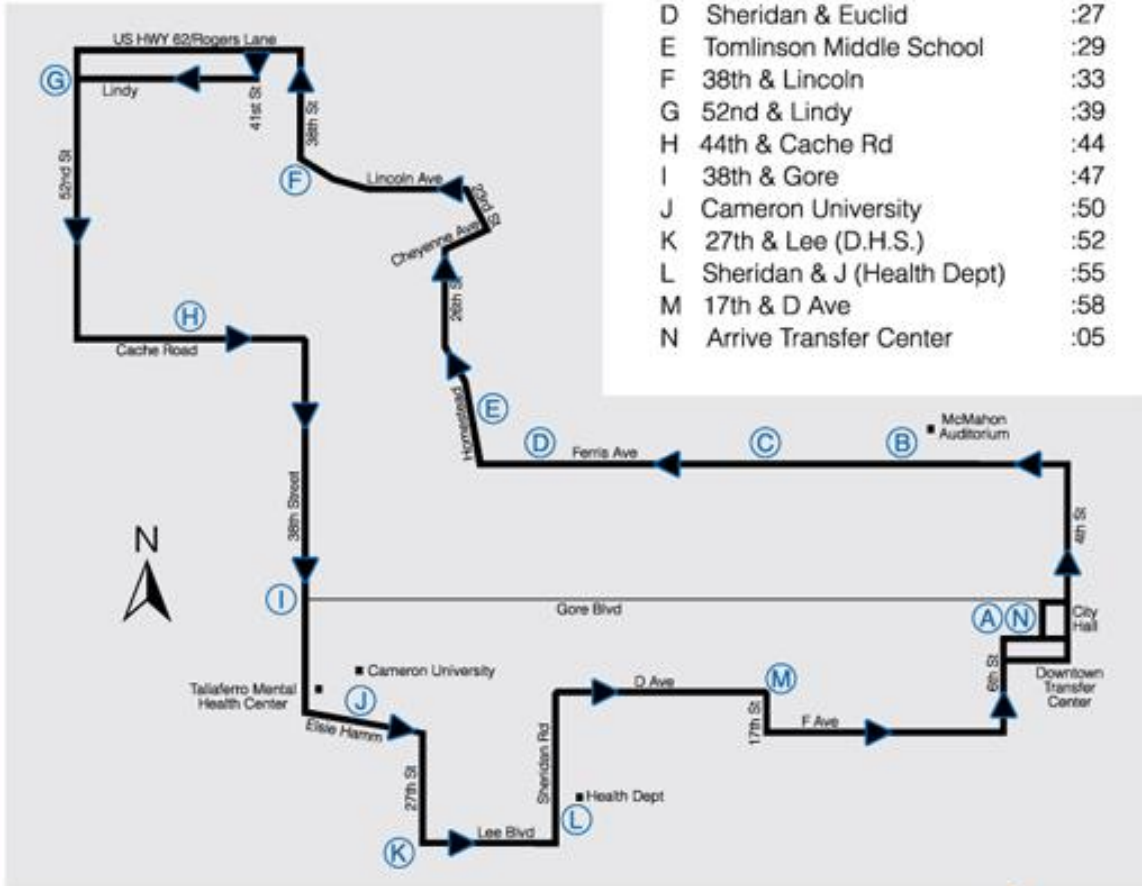

GREEN ROUTE 1 COUNTER CLOCKWISE

Hours Of Operation
 Monday - Friday 6am - 7pm
 Saturday 9am - 9pm
 Closed Sundays

ROUTE INFORMATION

A	Depart Transfer Center	:15
B	Lawton Senior High	:20
C	17th & Ferris	:24
D	Sheridan & Euclid	:27
E	Tomlinson Middle School	:29
F	38th & Lincoln	:33
G	52nd & Lindy	:39
H	44th & Cache Rd	:44
I	38th & Gore	:47
J	Cameron University	:50
K	27th & Lee (D.H.S.)	:52
L	Sheridan & J (Health Dept)	:55
M	17th & D Ave	:58
N	Arrive Transfer Center	:05

580-248-5252
www.RideLATS.com