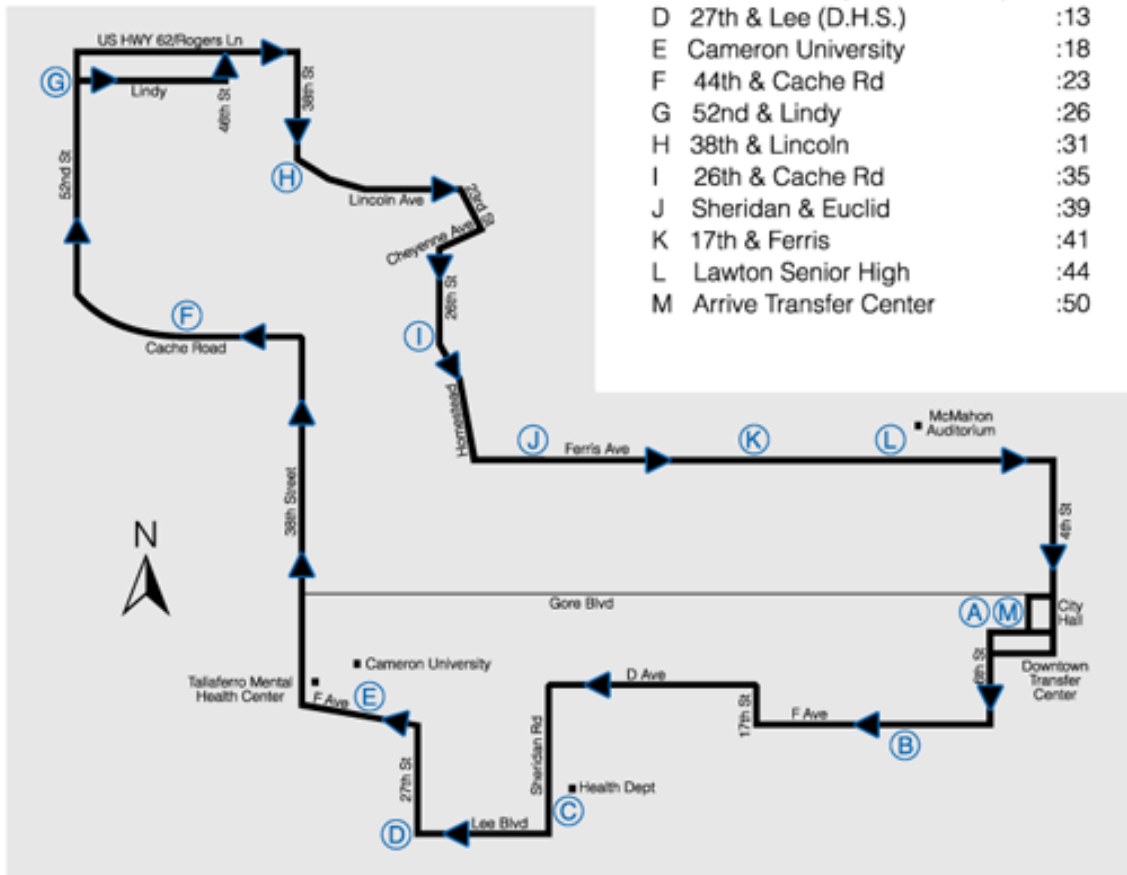

GREEN ROUTE 2 CLOCKWISE

Hours Of Operation
 Monday - Friday 6am - 7pm
 Saturday 9am - 9pm
 Closed Sundays

ROUTE INFORMATION

A	Depart Transfer Center	:00
B	11th & F Ave	:04
C	Sheridan & J (Health Center)	:10
D	27th & Lee (D.H.S.)	:13
E	Cameron University	:18
F	44th & Cache Rd	:23
G	52nd & Lindy	:26
H	38th & Lincoln	:31
I	26th & Cache Rd	:35
J	Sheridan & Euclid	:39
K	17th & Ferris	:41
L	Lawton Senior High	:44
M	Arrive Transfer Center	:50

580-248-5252
www.RideLATS.com