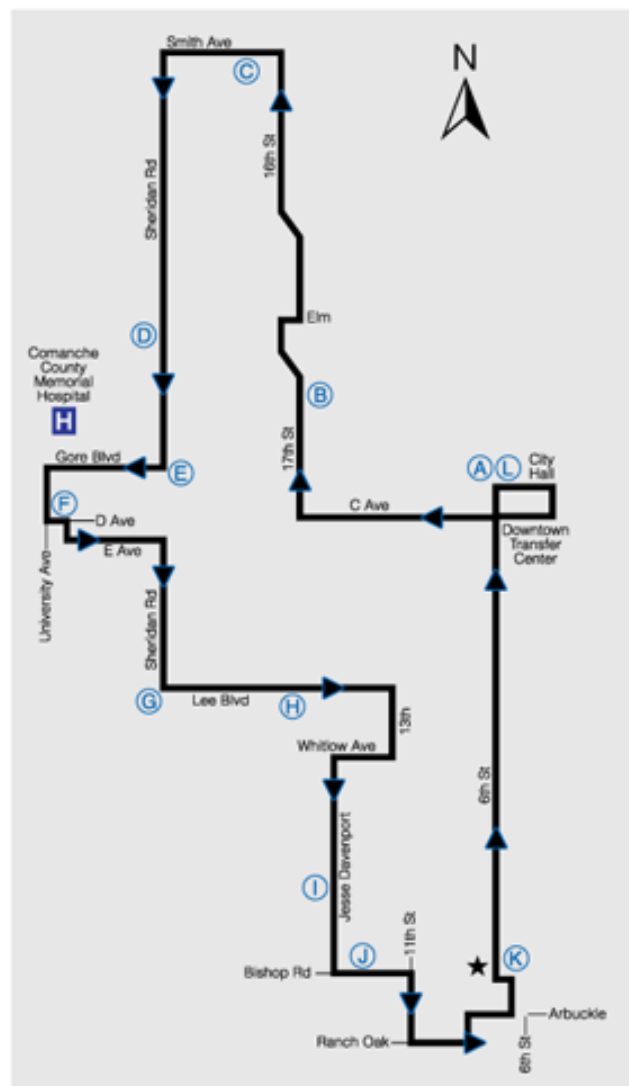

RED ROUTE 1 COUNTER CLOCKWISE

Hours Of Operation
 Monday - Friday 6am - 7pm
 Saturday 9am - 9pm
 Closed Sundays

ROUTE INFORMATION

A	Depart Transfer Center	:15
B	17 & Ferris	:24
C	18th & Smith	:30
D	Walmart on Sheridan	:36
E	Sheridan & Gore	:39
F	Cameron Student Union	:42
G	Sheridan & Lee	:46
H	17th & Lee (Social Security)	:48
I	New York & Davenport	:52
J	13th & Bishop	:54
K	6th & Bishop - LATS Office	:58
L	Arrive Transfer Center	:05

580-248-5252
www.RideLATS.com