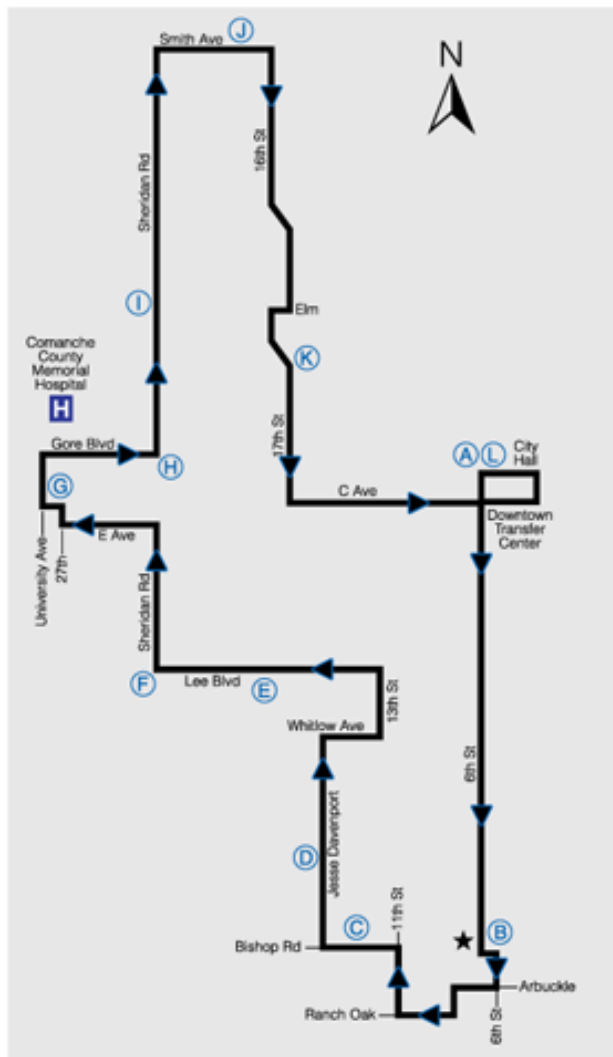

# RED ROUTE 2 CLOCKWISE

Hours Of Operation  
 Monday - Friday 6am - 7pm  
 Saturday 9am - 9pm  
 Closed Sundays

## ROUTE INFORMATION

A	Depart Transfer Center	:00
B	6th & Bishop - LATS Office	:10
C	13th & Bishop	:15
D	New York & Davenport	:16
E	17th & Lee (Social Security)	:19
F	Sheridan & J (Health Dept)	:22
G	Cameron University	:27
H	Sheridan & Gore	:30
I	Walmart on Sheridan	:34
J	18th & Smith	:39
K	17th & Ferris	:46
L	Arrive Transfer Center	:54

580-248-5252  
[www.RideLATS.com](http://www.RideLATS.com)