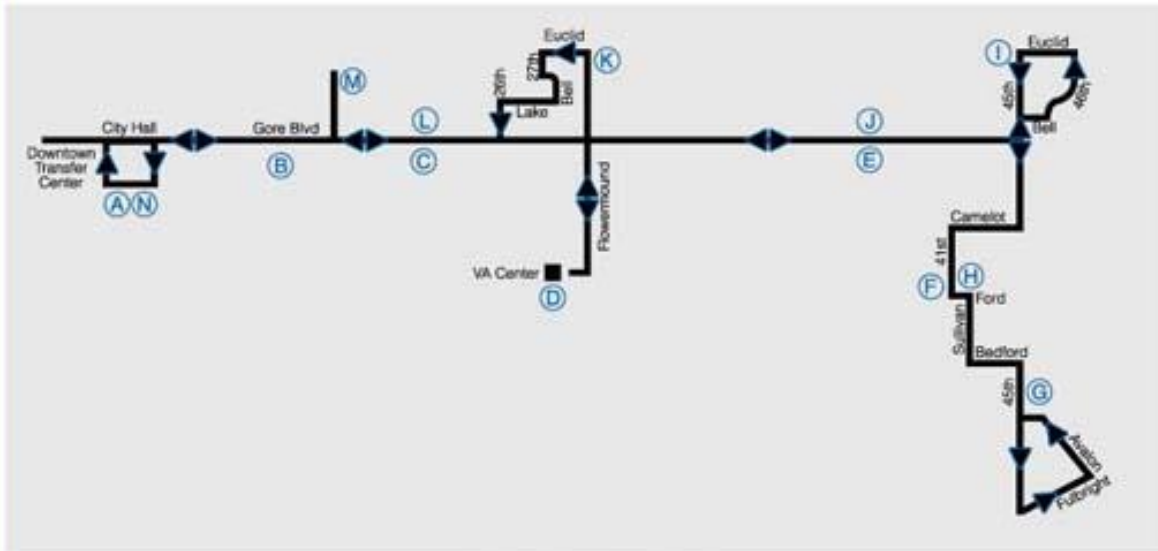

YELLOW EAST

Hours Of Operation
 Monday - Friday 6am - 7pm
 Saturday 9am - 9pm
 Closed Sundays

ROUTE INFORMATION

A	Depart Transfer Center	:10	H	41st & Ford	I/B :37
B	Dept of Public Safety	:14	I	MacArthur Middle	:40
C	Ft. Sill Apache Casino	:16	J	MacArthur Senior High	I/B :42
D	Veterans Center	:18	K	Euclid & Flowermound	:45
E	MacArthur Senior High	O/B :20	L	Braums	I/B :48
F	41st & Ford	O/B :26	M	Waterpark (Summer)	:50
G	East 45th & Lee	O/B :30	N	Arrive Transfer Center	:55

O/B = Bus is Outbound

I/B = Bus is Inbound

580-248-5252
www.RideLATS.com